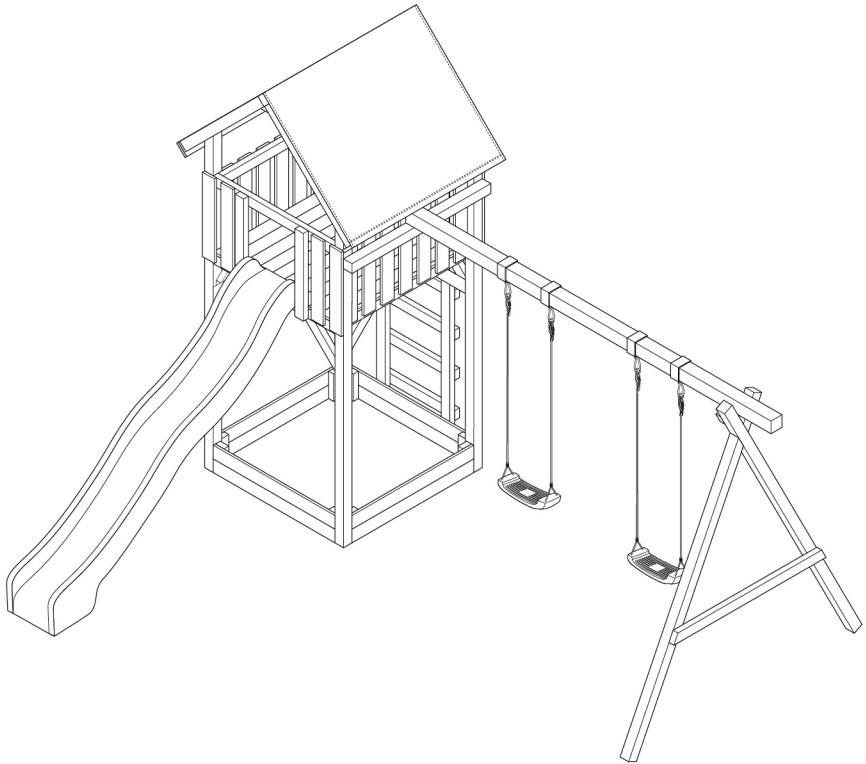

Scan for terms
and conditions

+31(0)318 692 221
www.swingking.nl

Swing King IS A BRAND OF:

HAPRO INTERNATIONAL

Morsestraat 6, 6716 AH Ede - The Netherlands

Jonas

Lisa