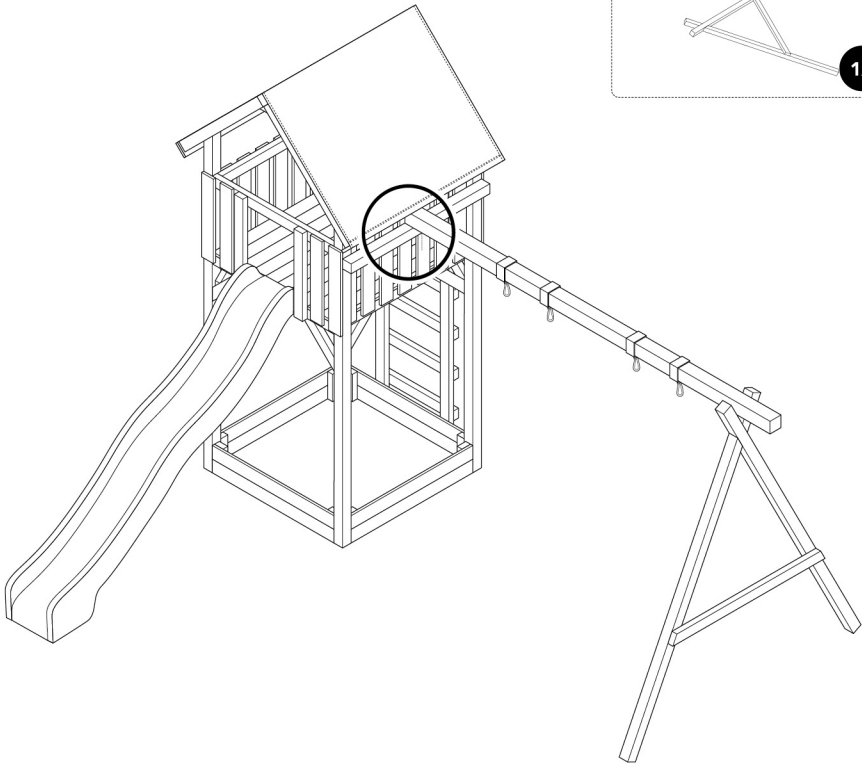

26

$\varnothing$ 3,5 mm